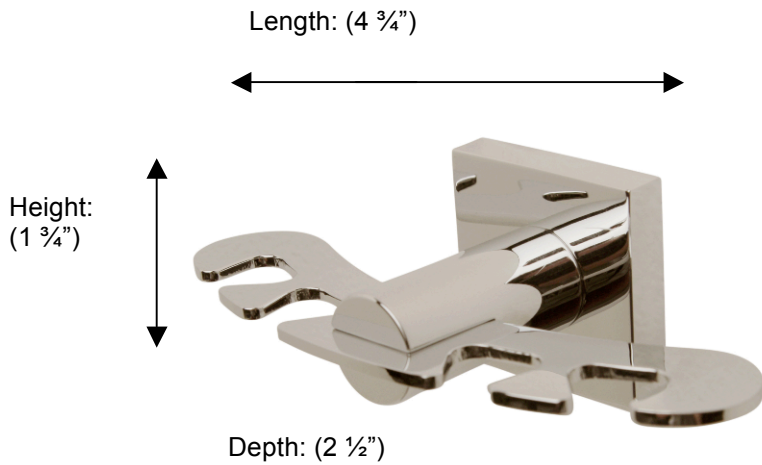

BRAGA

67635 TOOTHBRUSH HOLDER

Description:
Toothbrush holder

Finishes:

-  CR – Chrome
-  PV – Polished Brass
-  UB – Unlacquered Brass
-  MB – Matte Black
-  NI – Polished Nickel
-  ES – Satin Nickel
-  GD – Gold

Material:
Brass

Method of Fixing:
Direct to wall

Country of Origin:

Portugal

All Dimensions are approximate